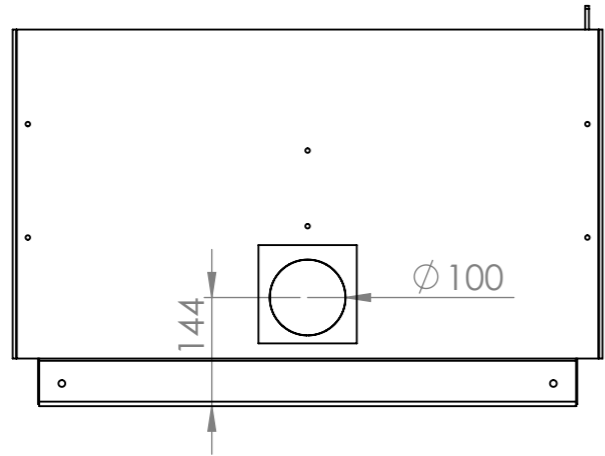

## Modul-Art – Natural convection - Ecological combustion - Sealed device

Steel door or new look door Without ventilation	Réf.	Ventil.	kW	
Modul-art 67 - new look door - vermiculite - 78x52,5x43,5	MD7760NL	without	9 - 11	A+
Modul-art 67 - steel door - vermiculite - 78x52,5x43,5	MD7760	without	9 - 11	A+

Real view of fire - L 622 mm - H 324 mm

### Included

Steel/New Look door - manual adjustment - external air intake Ø 100 mm - baffle(s) - stop embers - natural convection - vermiculite interior - colour antracite - choice of male back or top smoke outlet