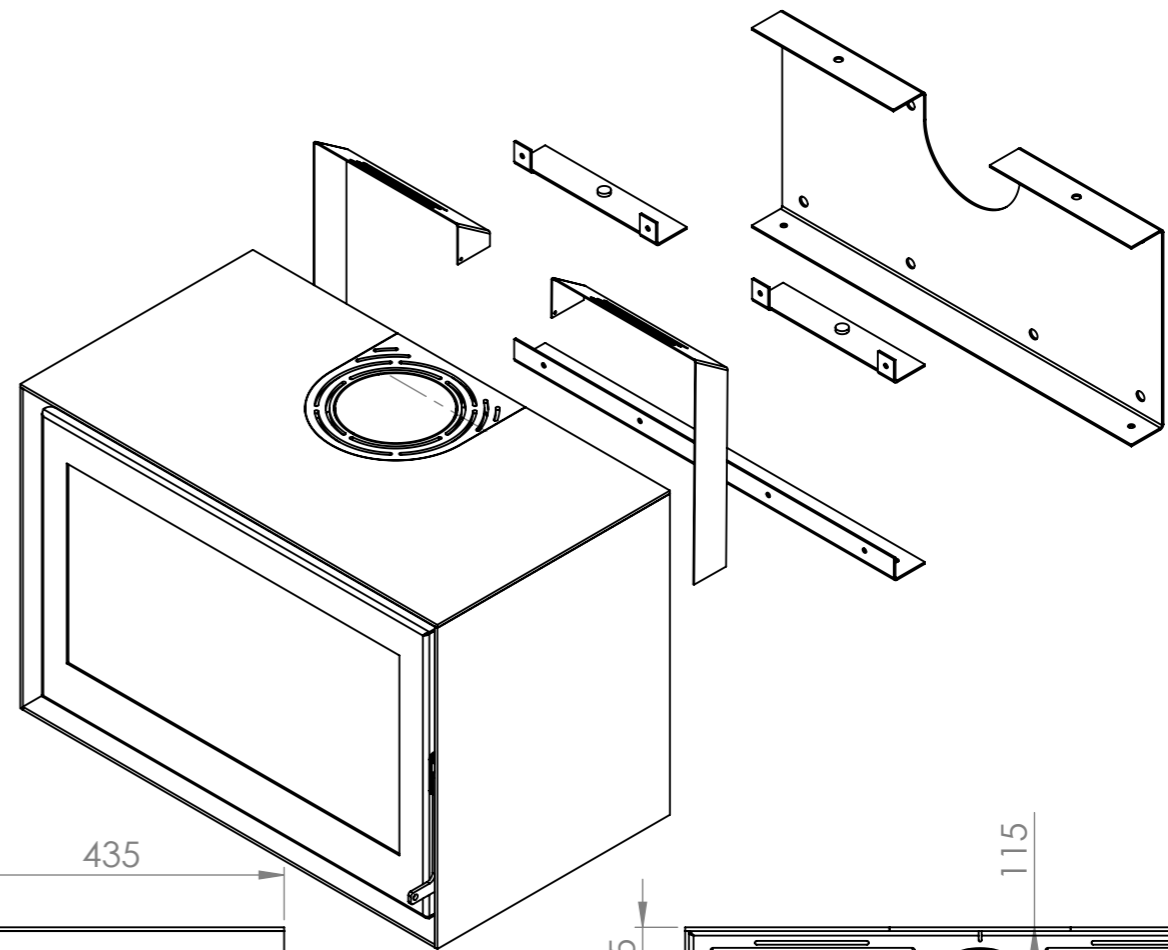

Real view of fire - L 622 mm - H 324 mm

### Included

Steel/New Look door - manual adjustment - external air intake Ø 100 mm - baffle(s) - stop embers - natural convection - vermiculite interior - colour antracite - choice of male back or top smoke outlet