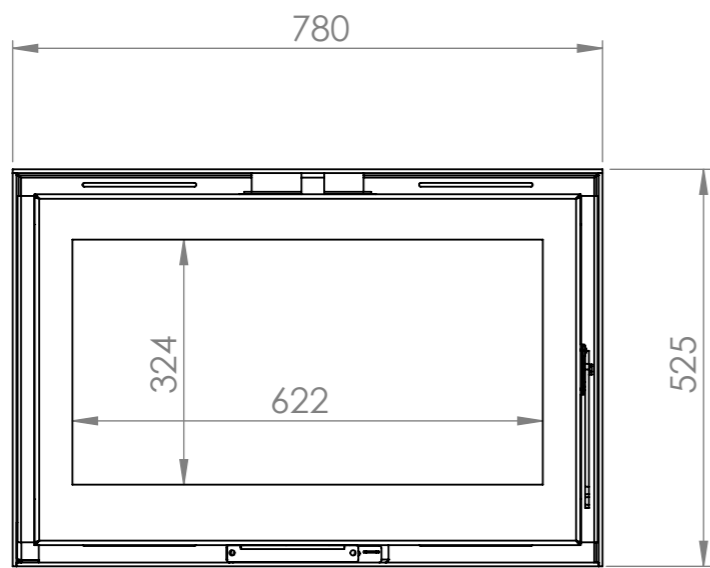

SAUF INDICATION CONTRAIRE: LES COTES SONT EN MILLIMETRES ETAT DE SURFACE: TOLERANCES: LINEAIRES: ANGULAIRES:				FINITION:		CASSER LES ANGLES VIFS		NE PAS CHANGER L'ECHELLE		REVISION	
								JIDE S.A.			
								TITRE: Modul-art 77 avec kit de suspension			
AUTEUR NDR						SIGNATURE		DATE 25/10/16		No. DE PLAN MD5-77+KSM-MD77	
VERIF.						APPR.		FAB.		A3	
QUAL.						MATERIAU: Acier 5 mm		ECHELLE:1:10		FEUILLE 1 SUR 1