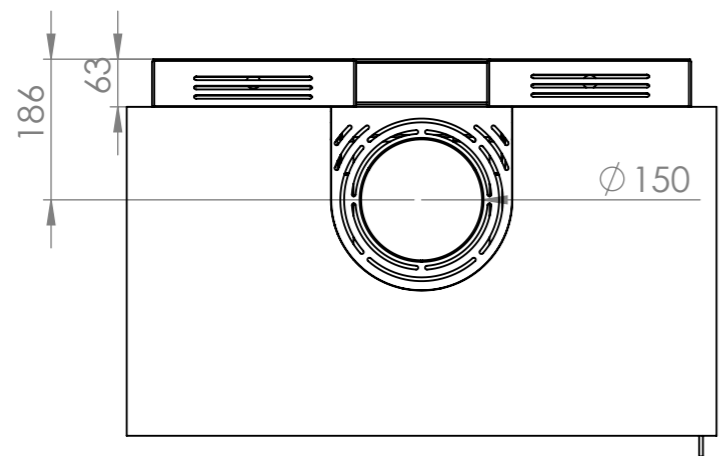

## Modul-Art – Natural convection - Ecological combustion - Sealed device

Steel door or new look door Without ventilation	Réf.	Ventil.	kW	
Modul-art 67 - new look door - vermiculite - 78x52,5x43,5	MD7760NL	without	9 - 11	A+
Modul-art 67 - steel door - vermiculite - 78x52,5x43,5	MD7760	without	9 - 11	A+

Real view of fire - L 622 mm - H 324 mm

### Included

Steel/New Look door - manual adjustment - external air intake Ø 100 mm - baffle(s) - stop embers - natural convection - vermiculite interior - colour antracite - choice of male back or top smoke outlet