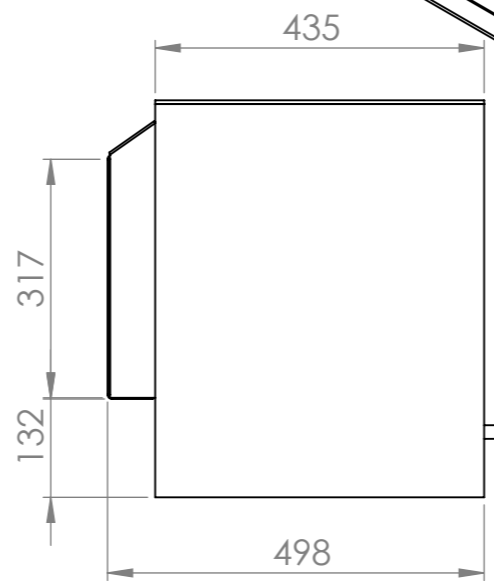

SAUF INDICATION CONTRAIRE: LES COTES SONT EN MILLIMETRES ETAT DE SURFACE: TOLERANCES: LINEAIRES: ANGULAIRES:				FINITION:		CASSER LES ANGLES VIFS		NE PAS CHANGER L'ECHELLE		REVISION	
								JIDE S.A.			
								TITRE: Modul-art 77 avec kit de suspension			
AUTEUR NDR						SIGNATURE		DATE 25/10/16		No. DE PLAN MD5-77+KSM-MD77	
VERIF.						APPR.		FAB.		A3	
QUAL.						MATERIAU: Acier 5 mm		ECHELLE:1:10		FEUILLE 1 SUR 1