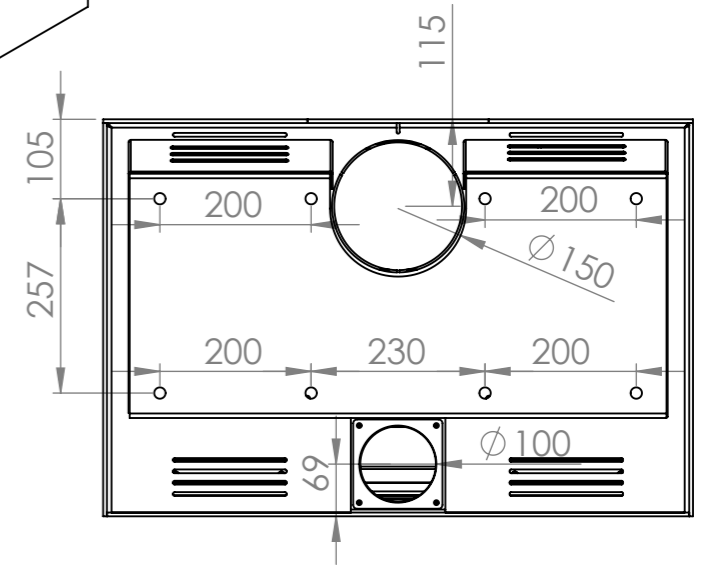

## Modul-Art – Natural convection - Ecological combustion - Sealed device

Steel door or new look door Without ventilation	Réf.	Ventil.	kW	
Modul-art 67 - new look door - vermiculite - 78x52,5x43,5	MD7760NL	without	9 - 11	A+
Modul-art 67 - steel door - vermiculite - 78x52,5x43,5	MD7760	without	9 - 11	A+

Real view of fire - L 622 mm - H 324 mm

### Included

Steel/New Look door - manual adjustment - external air intake Ø 100 mm - baffle(s) - stop embers - natural convection - vermiculite interior - colour antracite - choice of male back or top smoke outlet