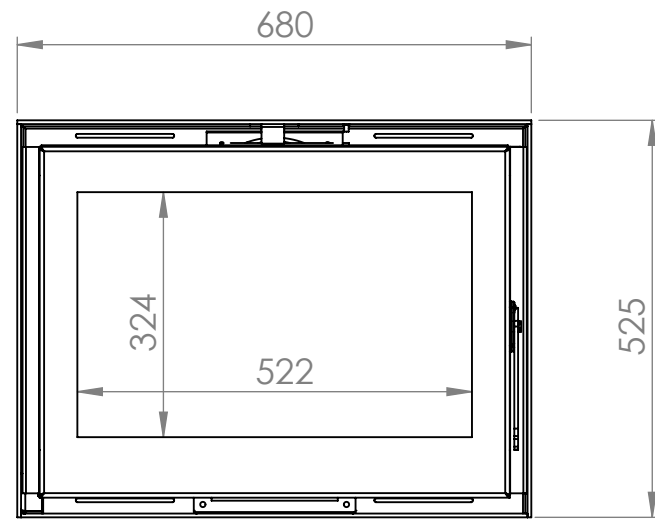

MODUL-ART 67

Modul-Art – Natural convection - Ecological combustion - Sealed device

Steel door or new look door Without ventilation	Réf.	Ventil.	kW	
Modul-art 67 - steel door - vermiculite - 68x52,5x43,5	MD6760	without	8 - 10	A+
Modul-art 67 - new look door - vermiculite - 68x52,5x43,5	MD6760NL	without	8 - 10	A+

Real view of fire - L 522 mm - H 324 mm

Option

Suspension kit

Interior vermiculite painted black

Included

Steel/New Look door - manual adjustment - external air intake Ø 100 mm - baffle(s) - stop embers - natural convection - vermiculite interior - colour antracite - choice of male back or top smoke outlet