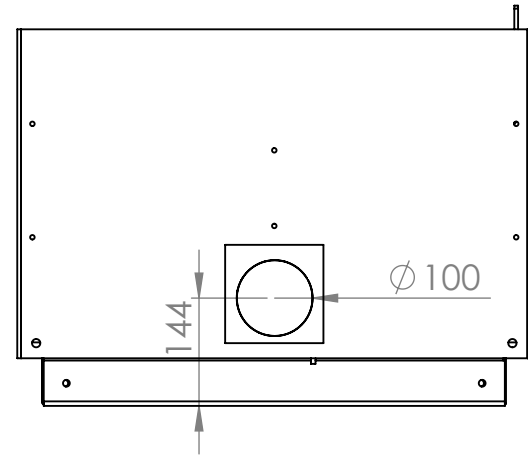

MODUL-ART 67

Modul-Art – Natural convection - Ecological combustion - Sealed device

Steel door or new look door Without ventilation	Réf.	Ventil.	kW	
Modul-art 67 - steel door - vermiculite - 68x52,5x43,5	MD6760	without	8 - 10	A+
Modul-art 67 - new look door - vermiculite - 68x52,5x43,5	MD6760NL	without	8 - 10	A+

Real view of fire - L 522 mm - H 324 mm

Option

Suspension kit

Interior vermiculite painted black

Included

Steel/New Look door - manual adjustment - external air intake Ø 100 mm - baffle(s) - stop embers - natural convection - vermiculite interior - colour antracite - choice of male back or top smoke outlet

SAUF INDICATION CONTRAIRE: LES COTES SONT EN MILLIMETRES ETAT DE SURFACE: TOLERANCES: LINEAIRES: ANGULAIRES:		FINITION:		CASSER LES ANGLES VIFS		NE PAS CHANGER L'ECHELLE		REVISION	
AUTEUR		SIGNATURE		DATE		TITRE:		JIDE S.A.	
VERIF.				24-10-16		Modul-art 67 + kit suspension			
APPR.						No. DE PLAN		A3	
FAB.						MOD-67+KSUM			
QUAL.						MATERIAU: ACIER 5 mm		FEUILLE 1 SUR 1	
						MASSE:		ECHELLE:1:10	