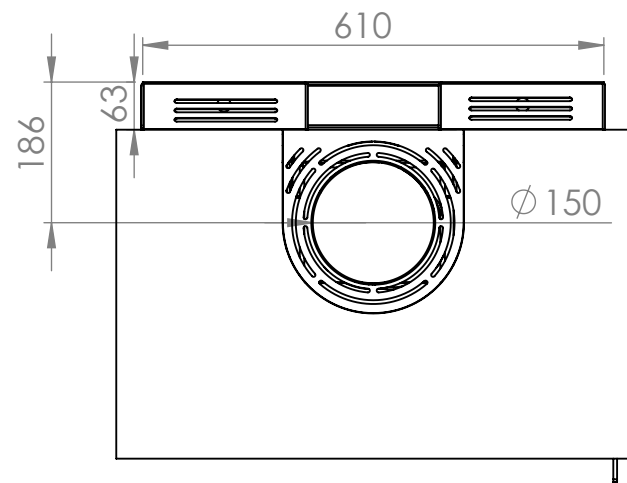

MODUL-ART 67

Modul-Art – Natural convection - Ecological combustion - Sealed device

Steel door or new look door Without ventilation	Réf.	Ventil.	kW	
Modul-art 67 - steel door - vermiculite - 68x52,5x43,5	MD6760	without	8 - 10	A+
Modul-art 67 - new look door - vermiculite - 68x52,5x43,5	MD6760NL	without	8 - 10	A+

Real view of fire - L 522 mm - H 324 mm

Option

Suspension kit

Interior vermiculite painted black

Included

Steel/New Look door - manual adjustment - external air intake Ø 100 mm - baffle(s) - stop embers - natural convection - vermiculite interior - colour antracite - choice of male back or top smoke outlet

SAUF INDICATION CONTRAIRE: LES COTES SONT EN MILLIMETRES ETAT DE SURFACE: TOLERANCES: LINEAIRES: ANGULAIRES:		FINITION:		CASSER LES ANGLES VIFS		NE PAS CHANGER L'ECHELLE		REVISION	
AUTEUR		SIGNATURE		DATE		TITRE:		JIDE S.A.	
VERIF.				24-10-16		Modul-art 67 + kit suspension			
APPR.						No. DE PLAN		A3	
FAB.						MOD-67+KSUM			
QUAL.						MATERIAU: ACIER 5 mm		FEUILLE 1 SUR 1	
						MASSE:		ECHELLE:1:10	