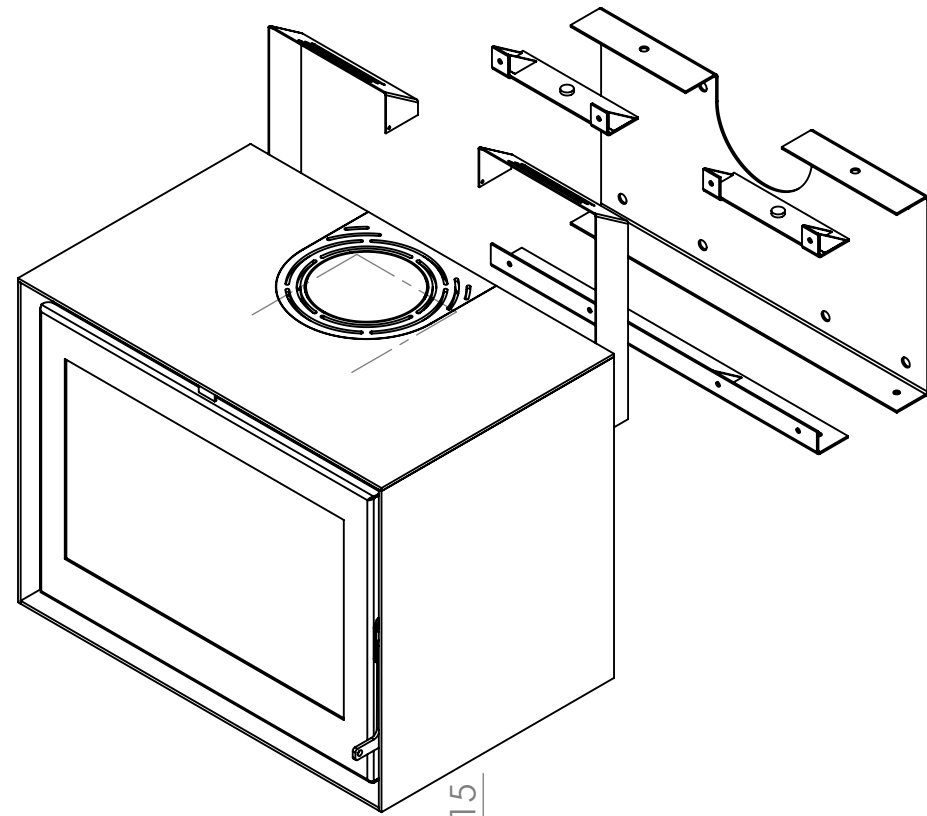

MODUL-ART 67

Modul-Art – Natural convection - Ecological combustion - Sealed device

Steel door or new look door Without ventilation	Réf.	Ventil.	kW	
Modul-art 67 - steel door - vermiculite - 68x52,5x43,5	MD6760	without	8 - 10	A+
Modul-art 67 - new look door - vermiculite - 68x52,5x43,5	MD6760NL	without	8 - 10	A+

Real view of fire - L 522 mm - H 324 mm

Option

Suspension kit

Interior vermiculite painted black

Included

Steel/New Look door - manual adjustment - external air intake Ø 100 mm - baffle(s) - stop embers - natural convection - vermiculite interior - colour antracite - choice of male back or top smoke outlet

SAUF INDICATION CONTRAIRE: LES COTES SONT EN MILLIMETRES ETAT DE SURFACE: TOLERANCES: LINEAIRES: ANGULAIRES:		FINITION:		CASSER LES ANGLES VIFS		NE PAS CHANGER L'ECHELLE		REVISION	
AUTEUR		SIGNATURE		DATE		TITRE:		JIDE S.A.	
VERIF.				24-10-16		Modul-art 67 + kit suspension			
APPR.						No. DE PLAN		A3	
FAB.						MOD-67+KSUM			
QUAL.						MATERIAU: ACIER 5 mm		FEUILLE 1 SUR 1	
						MASSE:		ECHELLE:1:10	