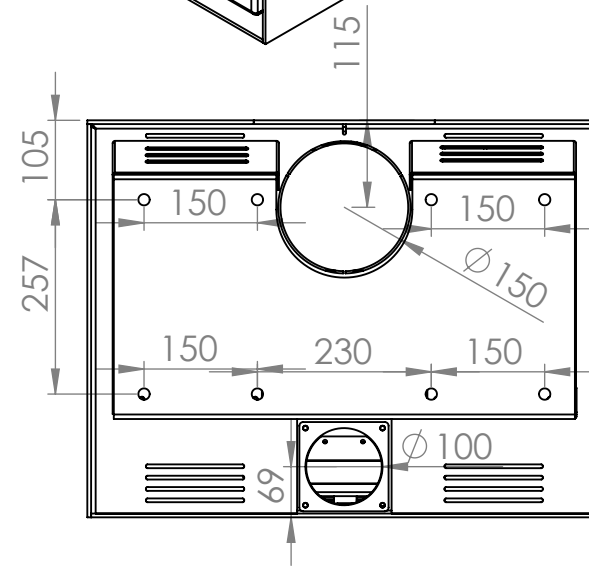

MODUL-ART 67

Modul-Art – Natural convection - Ecological combustion - Sealed device

Steel door or new look door Without ventilation	Réf.	Ventil.	kW	
Modul-art 67 - steel door - vermiculite - 68x52,5x43,5	MD6760	without	8 - 10	A+
Modul-art 67 - new look door - vermiculite - 68x52,5x43,5	MD6760NL	without	8 - 10	A+

Real view of fire - L 522 mm - H 324 mm

Option

Suspension kit

Interior vermiculite painted black

Included

Steel/New Look door - manual adjustment - external air intake Ø 100 mm - baffle(s) - stop embers - natural convection - vermiculite interior - colour antracite - choice of male back or top smoke outlet

SAUF INDICATION CONTRAIRE: LES COTES SONT EN MILLIMETRES ETAT DE SURFACE: TOLERANCES: LINEAIRES: ANGULAIRES:		FINITION:		CASSER LES ANGLES VIFS		NE PAS CHANGER L'ECHELLE		REVISION	
AUTEUR		SIGNATURE		DATE		TITRE:		JIDE S.A.	
VERIF.				24-10-16		Modul-art 67 + kit suspension			
APPR.						No. DE PLAN		A3	
FAB.						MOD-67+KSUM			
QUAL.						MATERIAU: ACIER 5 mm		FEUILLE 1 SUR 1	
						MASSE:		ECHELLE:1:10	