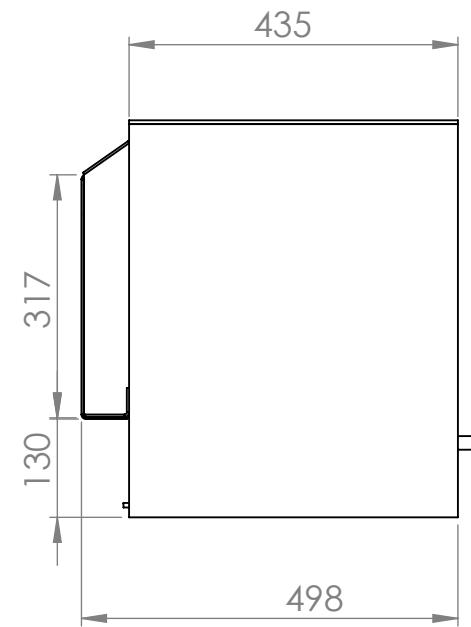

MODUL-ART 67

Modul-Art – Natural convection - Ecological combustion - Sealed device

Steel door or new look door Without ventilation	Réf.	Ventil.	kW	
Modul-art 67 - steel door - vermiculite - 68x52,5x43,5	MD6760	without	8 - 10	A+
Modul-art 67 - new look door - vermiculite - 68x52,5x43,5	MD6760NL	without	8 - 10	A+

Real view of fire - L 522 mm - H 324 mm

Option

Suspension kit

Interior vermiculite painted black

Included

Steel/New Look door - manual adjustment - external air intake Ø 100 mm - baffle(s) - stop embers - natural convection - vermiculite interior - colour antracite - choice of male back or top smoke outlet

SAUF INDICATION CONTRAIRE: LES COTES SONT EN MILLIMETRES ETAT DE SURFACE: TOLERANCES: LINEAIRES: ANGULAIRES:		FINITION:		CASSER LES ANGLES VIFS		NE PAS CHANGER L'ECHELLE		REVISION	
AUTEUR		SIGNATURE		DATE		TITRE:		JIDE S.A.	
VERIF.				24-10-16		Modul-art 67 + kit suspension			
APPR.						No. DE PLAN		A3	
FAB.						MOD-67+KSUM			
QUAL.						MATERIAU: ACIER 5 mm		FEUILLE 1 SUR 1	
						MASSE:		ECHELLE:1:10	